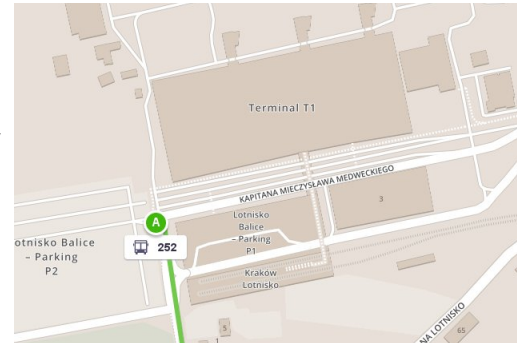

## Public transport:

### BALICE AIRPORT <-> ul. JÓZEFA 24 or ul. MIODOWA16

1. locate the bus stop line **252** at the airport. It is the first stop of that line.
2. buy a **5.00 zł I+II zone** ticket in a ticket machine (a ticket machine at the bus stop should accept cash and cards, ticket machines are on-board in every tram and bus but some of them accept only cash while others only cards)
3. punch the ticket once in the first bus you take. It should be the line **252**
4. Ride on the **252** bus direction "Osiedle Podwawelskie" to the stop "**Centrum Kongresowe ICE**"