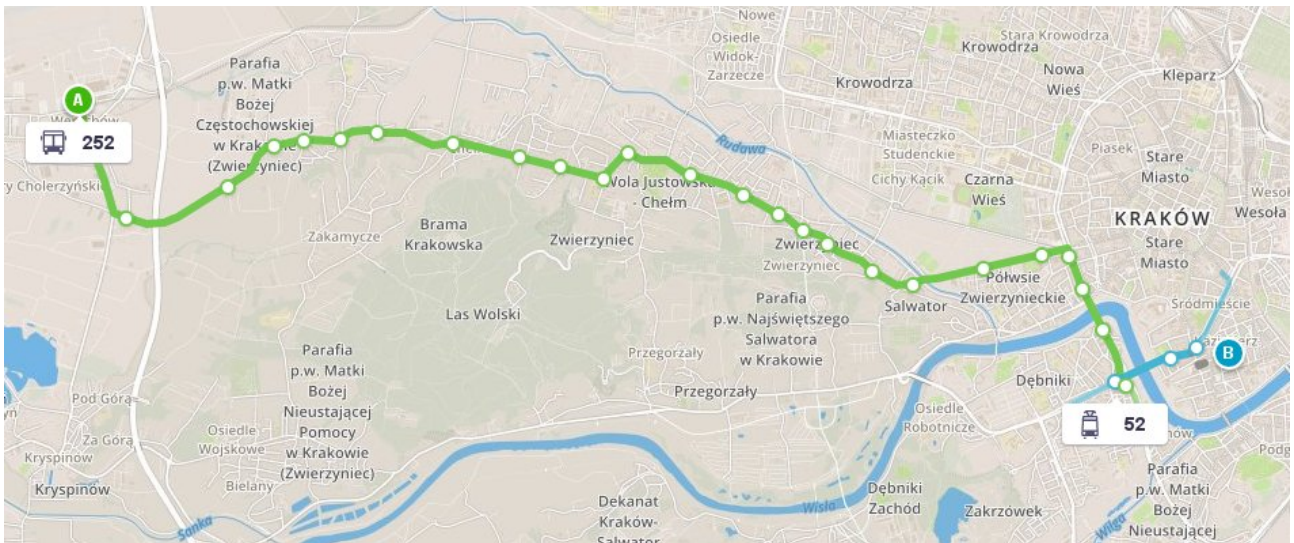

## Public transport:

### BALICE AIRPORT <-> ul. JÓZEFA 24 or ul. MIODOWA16

1. locate the bus stop line **252** at the airport. It is the first stop of that line.
2. buy a **5.00 zł I+II zone** ticket in a ticket machine (a ticket machine at the bus stop should accept cash and cards, ticket machines are on-board in every tram and bus but some of them accept only cash while others only cards)
3. punch the ticket once in the first bus you take. It should be the line **252**
4. Ride on the **252** bus direction "Osiedle Podwawelskie" to the stop "**Centrum Kongresowe ICE**"

5. Change to any tram going to the other bank of the river. Ride to the stop "**Stradom**"

JÓZEFA

MIODOWA